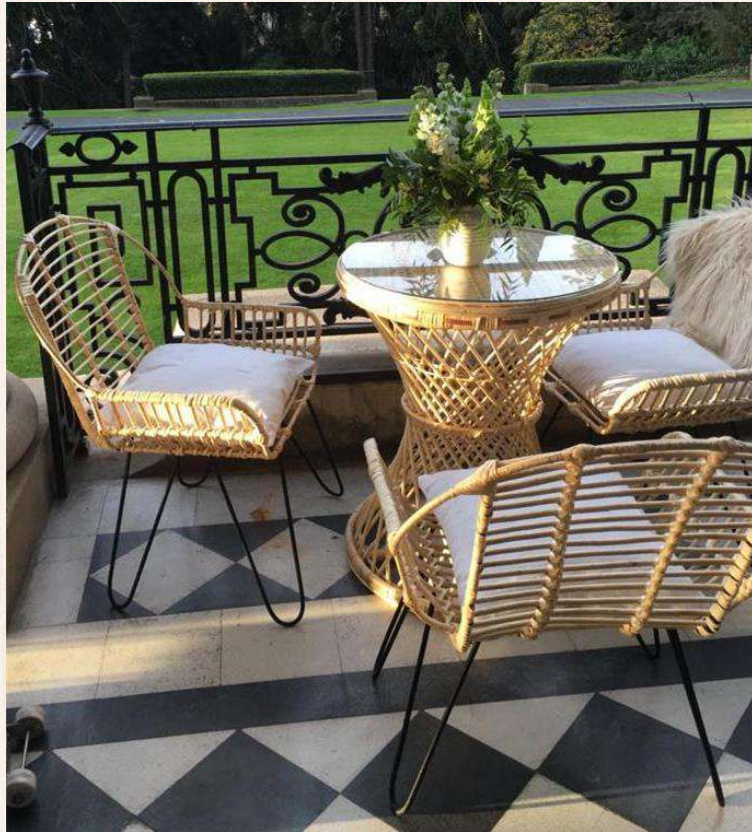

• LIVINGS •

SILLÓN CAMERON

Sillón de caña, Para living interior y exterior.
Colchonetas en Tusor color natural.

Individual
0,60 X 0,60

Doble
1,20 X 0,60

Triple
1,90 X 0,60

SILLAS LINCH

OPCIONAL CORDERITO

SILLA MAR DEL PLATA

SILLAS TULUM

GERVASONI TULUM

MESA CAFETÍN TULUM

MESA GERVASONI TULUM

TULUM COMBINADO

A photograph of an outdoor lounge area featuring several white upholstered sofas and armchairs with various pillows and blankets. A wooden coffee table is in the foreground. In the background, there is a swimming pool, lounge chairs, and a dining table with chairs. The scene is set in a lush, green environment.